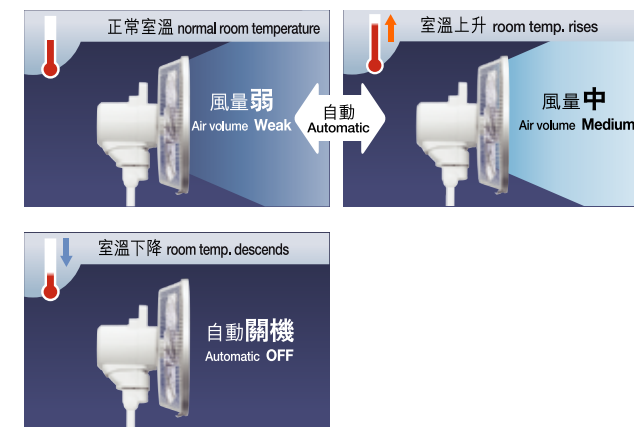

## 通過溫度感測器檢測室溫並調節風量 The room temperature can be monitored and air-volume can be varied by temperature sensor automatically

配合室溫自動切換風量  
Air volume will be switched according to room temperature

3種自動溫度感應設定：  
Three settings are available :