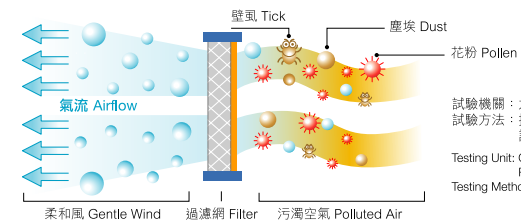

特有SUPER alleru-buster三合一過濾網，能有效抑制致敏原、病毒及預防細菌霉菌再生，保障健康。

3-in-1 SUPER alleru-buster filter can inhibit allergens, virus and prevent reproduction of bacteria and molds. It can protect your health.

抑制致敏原 To Inhibit the Allergens!