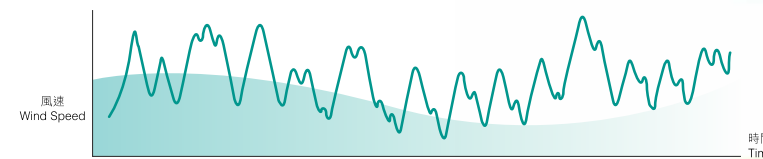

功能介紹 FEATURES

1/f yuragi™ 自然韻律風 Natural Breeze

1/f Yuragi™ 是一種使人感到舒適的韻律起伏，存在於大自然的微風，海邊的波浪聲，甚至優雅的古典音樂。

KDK 利用先進科技，把 Yuragi™ 的起伏應用於電風扇上，透過轉變風力強弱，而模仿自然風的韻律，讓您享受更舒適自然的清風！

1/f Yuragi™ is a fluctuation pattern that makes people feel comfortable. It exists in the gentle breeze on grassy plain, hypnotic rhythm of rolling waves and even in the classical music.

KDK incorporates this Yuragi pattern in its electric fan by varying air velocity to simulate the pattern of natural breeze, creating an extra comfort and refreshing environment for you to enjoy!