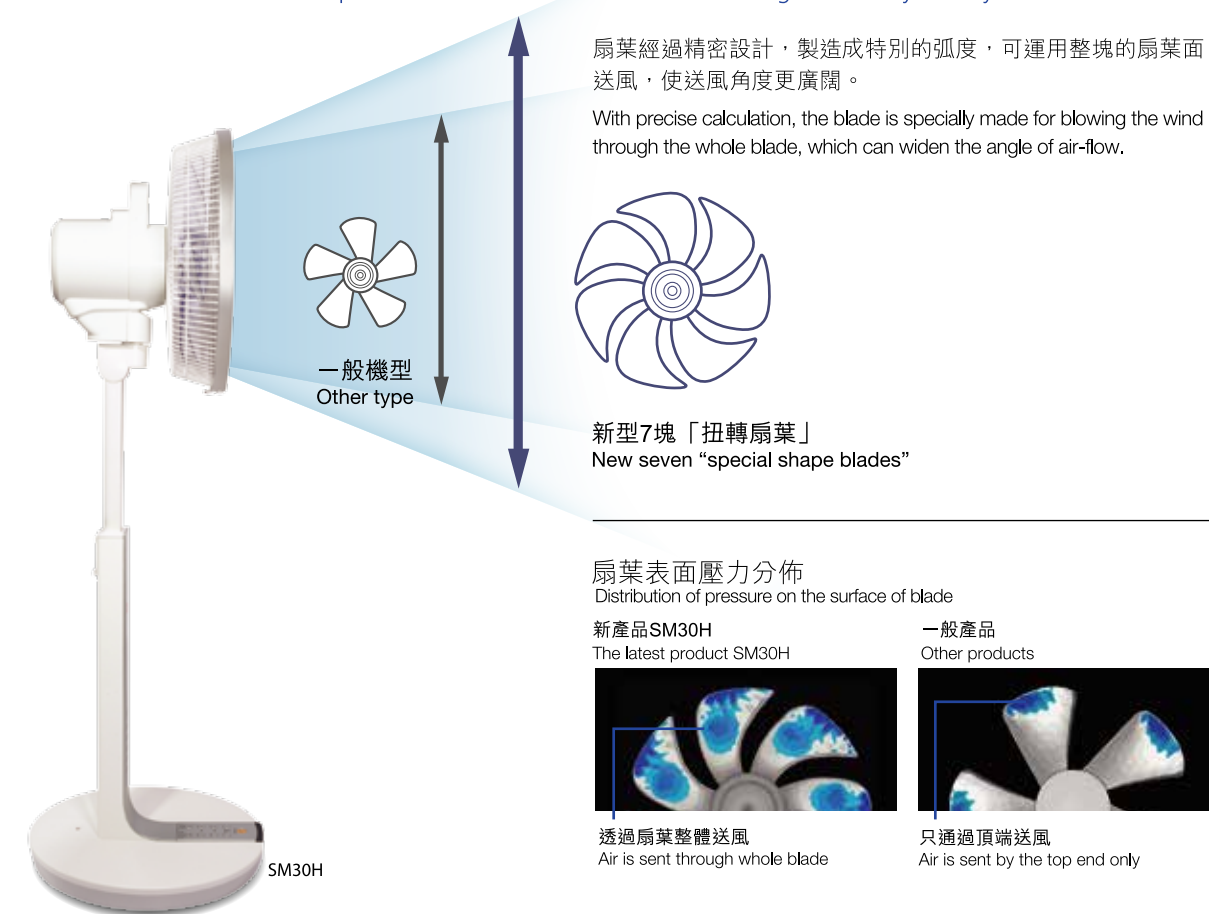

特製「扭轉型扇葉」，提供足夠擴展至整個房間的風量。

Sufficient air volume that can spread in the whole room as broad wind is generated by "rotary blade"

通過立體擺動送風，令房間室溫更均衡 (只限SM30H)

The air in the room is mixed by the three-dimensional head (for SM30H only)

通過房間內更廣闊的送風範圍，減少室溫的不均衡。和空調配合使用，有效地創造更節能的舒適環境。
The air in the room is mixed by the broad wind to inhibit the imbalanced room temperature. It can play an effective role in cooling and heating when being used together with air conditioner.