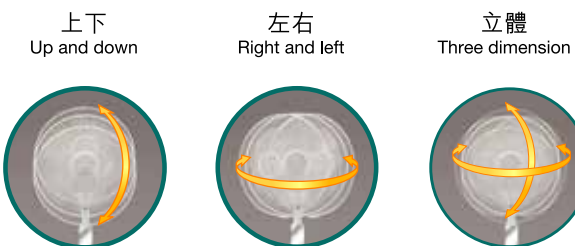

*Three-dimensional oscillation means the combination of up and down oscillation and to the left and right oscillation.
*There are three angles available for oscillation to the right and left (60-75-90 degrees)

*1: 1/f fluctuation has been set at the very beginning and can be closed by main button or remote control if you have to contact it. *2 When it is operated under the minimum air volume, SM30H shuts down the head shaking function but starts "nanometer ion". SM30H head shaking function is closed. *3 When it is operated under the maximum air volume, SM30H will start head shaking function and "nanometer ion". SM30H will start head shaking function. *4: When it is operated under the maximum air volume, SM30H will start head shaking function but starts "nanometer ion". SM30H will close the head shaking function. ●When it is used under low temperature, for instance, in winter, the blade will rotate slowly when it is just started and it needs a few minutes to make the blade rotate normally and stably.