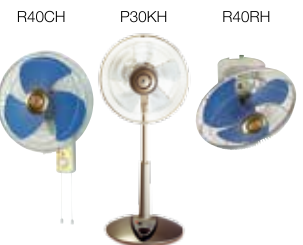

功能介紹 FEATURES

1/f yuragi™ 自然韻律風 Natural Breeze

1/f Yuragi™ 是一種使人感到舒適的韻律起伏，存在於大自然的微風，海邊的波浪聲，甚至優雅的古典音樂。

KDK 利用先進科技，把 Yuragi™ 的起伏應用於電風扇上，透過轉變風力強弱，而模仿自然風的韻律，讓您享受更舒適自然的清風！

1/f Yuragi™ is a fluctuation pattern that makes people feel comfortable. It exists in the gentle breeze on grassy plain, hypnotic rhythm of rolling waves and even in the classical music.

KDK incorporates this Yuragi pattern in its electric fan by varying air velocity to simulate the pattern of natural breeze, creating an extra comfort and refreshing environment for you to enjoy!

SINCE 1909
JAPAN

源自日本的KDK，一直致力為你提高生活水平，提供一個清新、舒適、優質的生活環境。結合多年來的經驗，KDK不斷創造出優質、可靠的各類型通風產品，除提供為人熟悉的抽氣扇外，還有「浴室寶」浴室換氣暖風機、電風扇、抽濕機、抽油煙機、乾手機、風閘等通風產品。

KDK strives to create a fresh and comfortable living environment that makes people feel good. Accumulating experience from year to year, KDK endeavours to research and develop various types of quality and reliable ventilation products. For instance, thermo ventilators (bathroom dryer and heater), ventilating fans, electric fans, dehumidifiers, range hoods, hand dryers and air curtains.

特有SUPER alleru-buster三合一過濾網，能有效抑制致敏原、病毒及預防細菌霉菌再生，保障健康。

3-in-1 SUPER alleru-buster filter can inhibit allergens, virus and prevent reproduction of bacteria and molds. It can protect your health.

抑制致敏原 To Inhibit the Allergens!

試驗機關：大阪市立工業研究所
試驗方法：採用酵素免疫測定法，證實過敏原的降低
Testing Unit: Osaka Municipal Technical Research Institute
Testing Method: Apply with enzyme immunoassay method proving the reduction on refined allergens

SUPER alleru-buster 系列

「家庭健」兒茶素 Green Tea Catechin

- 抑制病毒
- 「家庭健」兒茶素是從綠茶中提取的天然成份
- To inhibit virus
- Catechin is a natural element extracted from green tea